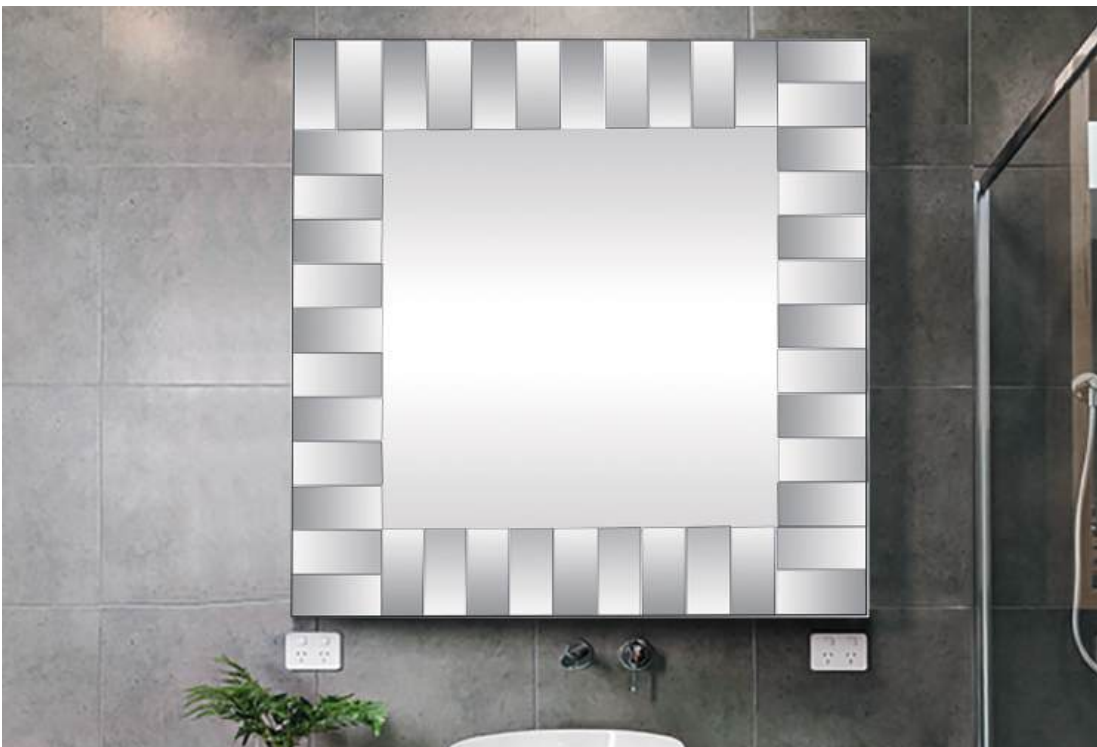

 23.6" x 23.6"

 Vertical & Horizontal

ASHLEY WALL MIRROR

 86478

 24" x 30"

 Vertical & Horizontal

MERRITT WALL MIRROR

 86479

 32" x 24"

 Vertical & Horizontal

SOLEIL WALL MIRROR

 86480

 30" x 30"

 Vertical & Horizontal

RIALTO WALL MIRROR

 86481

 28" x 28"

 Vertical & Horizontal

COLUMBIA WALL MIRROR

 86482

 24" x 36"

 Vertical &
Horizontal

ANTONELLA WALL MIRROR

 86483