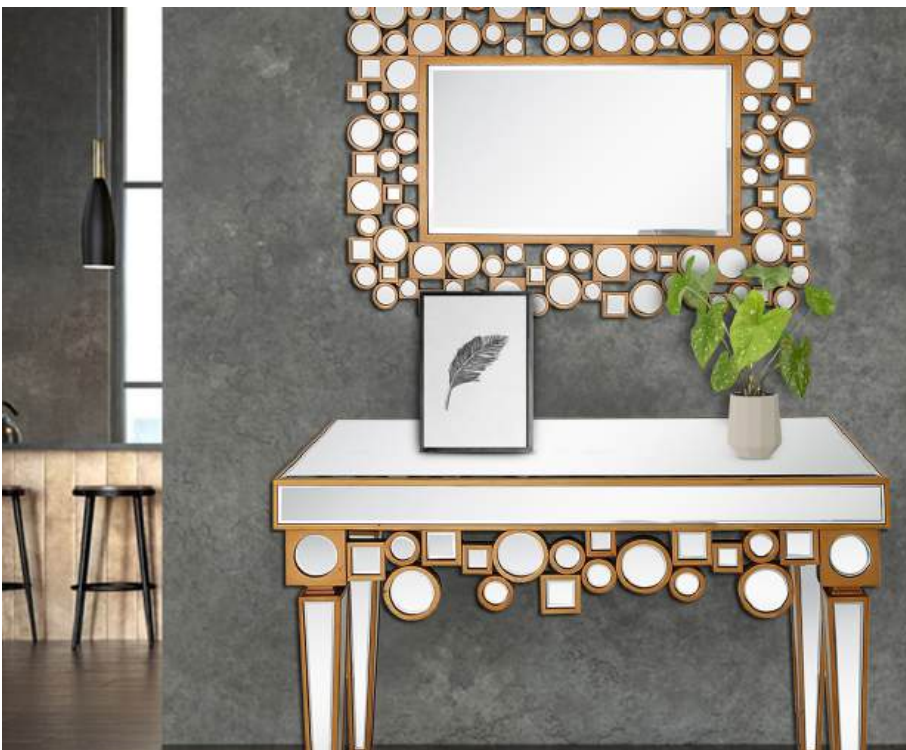

 35.4" x 35.4"

 47" x 30" x 13.8"

BAILEY WALL MIRROR AND CONSOLE TABLE

 86639

 31.5" x 47.2"

 47" x 29.5" x 15.7"

CLEAR AND BLACK WAVES WALL MIRROR AND CONSOLE TABLE

 86641

 29.5" x 37.4"

 47.6" x 30" x 14.4"

ATELIER WALL MIRROR AND CONSOLE TABLE

 86644

 31.5" x 47.2"

 43.7" x 30.3" x 14"

PALACIOS WALL MIRROR AND CONSOLE TABLE

 86647

 39.4" x 55.1"

 47" x 31.5" x 19.7"

BECKET WALL MIRROR AND CONSOLE TABLE

86650

18.9" x 47.2"

51.7" x 35.4" x 15.2"

SELDOM SEEN WALL MIRROR AND CONSOLE TABLE

86653

31.5" x 31.5"

51" x 32.3" x 18"

MARILYN WALL MIRROR AND CONSOLE TABLE

 86528

 35.4" x 35.4"

 47.5" x 30.5" x 16.5"

KINNEY WALL MIRROR AND CONSOLE TABLE

 86531