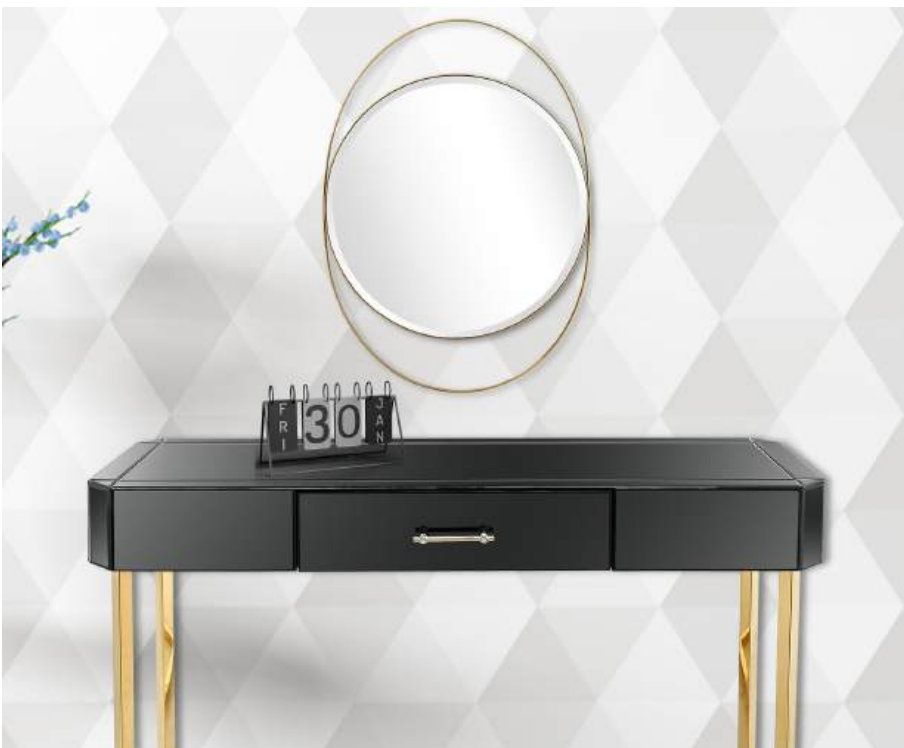

 28.4" x 42.6"

 48" x 16.8" x 31.2"

KEELEY MIRROR & CONSOLE

 86428

 28.4" x 42.6"

 48" x 16" x 31.2"

ARIELLE MIRROR & CONSOLE

 86431

 29" x 42"

 47" x 31" x 16.5"

LILIAN WALL MIRROR AND CONSOLE TABLE

 86534

 25.6" x 34.6"

 47" x 30.5" x 15.7"

ADDISON WALL MIRROR AND CONSOLE TABLE

 86540

 27.5" x 42"

 47" x 30.4" x 16.5"

ELEANOR WALL MIRROR AND CONSOLE TABLE

 86537

 30" x 42"

 47.6" x 30.7" x 16"

SONYA WALL MIRROR AND CONSOLE TABLE

 86543

 27.5" x 39"

 47" x 30" x 16.5"

ALDON WALL MIRROR AND CONSOLE TABLE

 86546

 28" x 42"

 45.5" x 31" x 15.2"

ALICE MIRROR & CONSOLE

 86422