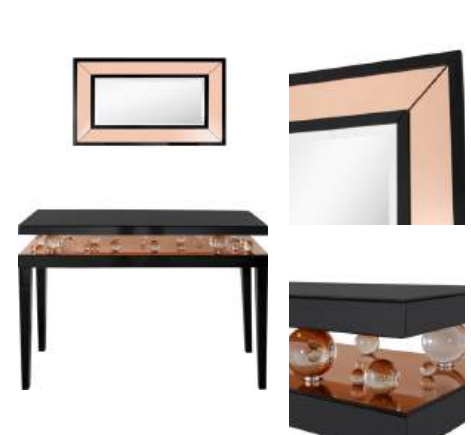

 32" x 46"

 48" x 16" x 32"

RILEY WALL MIRROR AND CONSOLE TABLE

 86621

 31.5" x 47.2"

 59" x 30" x 15.7"

ALGIERS WALL MIRROR AND CONSOLE TABLE

 86624

 35.4" x 47.2"

 51" x 31.5" x 17.7"

DYNASTY WALL MIRROR AND CONSOLE TABLE

 86627

 39.4" x 39.4"

 47" x 29.5" x 15.7"

GELENAU WALL MIRROR AND CONSOLE TABLE

 86630

 25.6" x 41.3"

 51" x 35.4" x 15.7"

MAKALU WALL MIRROR AND CONSOLE TABLE

 86633

 35.4" x 47.2"

 47" x 29.5" x 15.7"

BARNES WALL MIRROR AND CONSOLE TABLE

 86636